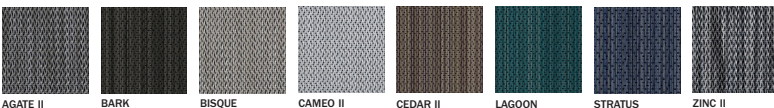

ARMLESS SOFA
A 51AR432N
H: 36" W: 79" D: 33"
Seat Ht: 18" Arm Ht: N/A

MODE END TABLE/CORNER UNIT
1310020
H: 20" W: 35.5" D: 23"

AVAILABLE FABRIC OPTIONS

Air collections are available in Sensation sling fabrics only. Look for the air collection "A" icon.