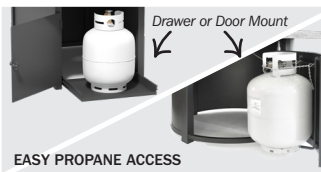

BURNER RISER

EASY PROPANE ACCESS