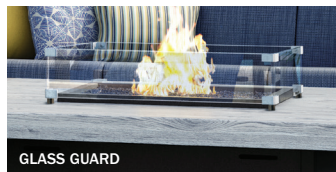

EASY PROPANE ACCESS

GLASS GUARD