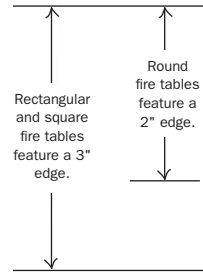

AVAILABLE TOP COLORS

Note: Each top is individually handcrafted and will vary in color. Colors are representations, refer to an actual sample.

3" STRAIGHT EDGE PROFILE SHOWN IN DRIFT

FIRE TABLES

Note: Each fire table comes standard with a 12" x 24" rectangular or 20" round 65,000 BTU stainless steel black powder-coated burner, external key valve, match-light ignition, 20 lbs of fire jewelry (select one or two colors), and a black 3/4" fire burner riser. The burner is available as either Liquid Propane (XXX-JLP) or Natural Gas (XXX-JNG)—if one is not selected, the burner will default to the Liquid Propane option. The square and rectangular fire tables feature a 3" straight edge profile and the round fire tables feature a 2" straight edge profile.