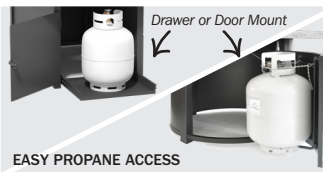

BURNER RISER

EASY PROPANE ACCESS