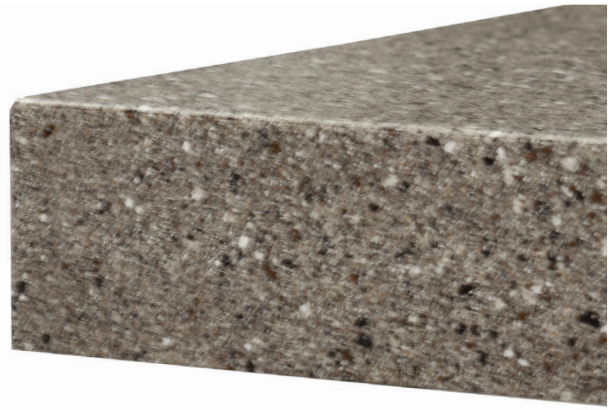

STONEGATE FIRE TABLES

HOMECREST™
OUTDOOR LIVING

NATURAL SERIES

Made in the USA • www.homecrest.com

Stonegate fire tables feature the dramatic beauty of natural rock and a clean, straight-edge finish to create a versatile design. Combining traditional elements with modern finishes, Stonegate is made for style and durability. These fire tables are on-trend yet timeless and perfect for both residential and commercial applications. Homecrest fire tables offer a powerful burner (up to 65,000 BTUs) and come standard with your choice of fire jewelry, as well as a secure key and black 3/4" aluminum fire burner riser.

AVAILABLE TOP COLORS

Note: Each top is individually handcrafted and will vary in color. Colors are representations, refer to an actual sample.

FIRE TABLES

Note: Each fire table comes standard with a 12" x 24" rectangular or 20" round 65,000 BTU stainless steel black powder-coated burner, external key valve, match-light ignition, 20 lbs of fire jewelry (select one or two colors), and a black 3/4" fire burner riser. The burner is available as either Liquid Propane (XXX-JLP) or Natural Gas (XXX-JNG)—if one is not selected, the burner will default to the Liquid Propane option. The square and rectangular fire tables feature a 3" straight edge profile and the round fire tables feature a 2" straight edge profile.