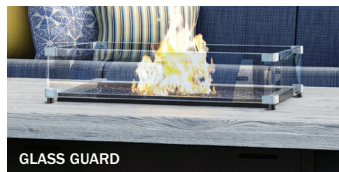

EASY PROPANE ACCESS

GLASS GUARD