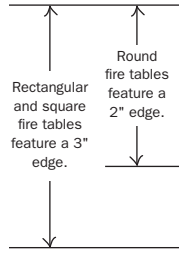

AVAILABLE TOP COLORS

Note: Each top is individually handcrafted and will vary in color. Colors are representations, refer to an actual sample.

FIRE TABLES

Note: Each fire table comes standard with a 12" x 24" rectangular or 20" round 65,000 BTU stainless steel black powder-coated burner, external key valve, match-light ignition, 20 lbs of fire jewelry (select one or two colors), and a black 3/4" fire burner riser. The burner is available as either Liquid Propane (XXX-JLP) or Natural Gas (XXX-JNG)—if one is not selected, the burner will default to the Liquid Propane option. The square and rectangular fire tables feature a 3" straight edge profile and the round fire tables feature a 2" straight edge profile.