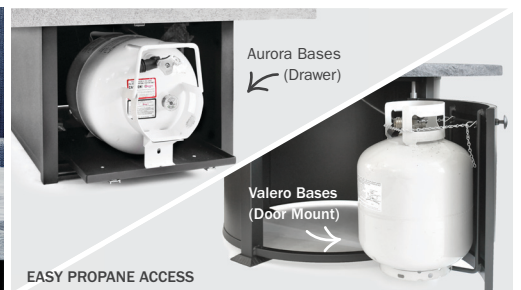

AVAILABLE COLORS Colors are representations, refer to an actual sample.

PRODUCT FEATURE

Every Homecrest fire table features easy propane access, a removable key valve for flame control, and a standard burner riser to keep the table surface cool. We also offer glass guards, which are recommended for use in windy conditions to contain the flame.

FIRE PITTS | AURORA BASE & ACCESSORIES Features a 1.5" edge profile.

Note: Each fire table comes standard with a 12" x 24" rectangular 65,000 BTU stainless steel black powder-coated burner, external key valve, match-light ignition, 20 lbs of fire jewelry (select one or two colors), and a black 3/4" fire burner riser. The burner is available as either Liquid Propane (XXX-JLP) or Natural Gas (XXX-JNG)—if one is not selected, the burner will default to the Liquid Propane option.

Note: Each fire table comes standard with a 12" round 30,000 BTU stainless steel black powder-coated burner, external key valve, match-light ignition, natural gas orifice, 10 lbs of fire jewelry (select one color), and a black 3/4" fire burner riser.

Note: Each fire table comes standard with a 20" round 65,000 BTU stainless steel black powder-coated burner, external key valve, match-light ignition, 20 lbs of fire jewelry (select one or two colors), and a black 3/4" fire burner riser. The burner is available as either Liquid Propane (XXX-JLP) or Natural Gas (XXX-JNG)—if one is not selected, the burner will default to the Liquid Propane option. Duo-Tone option is available (select a frame color and a side panel color).